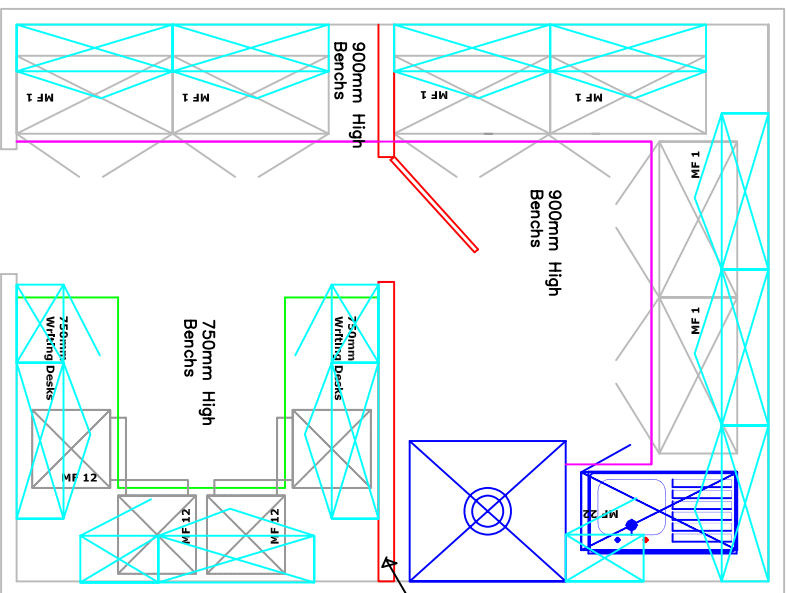

10 of single wall units with solid doors

3 of single wall units with solid doors

6No - MF 1

1No - MF 5

Fume cupboard

4No - Double file units

New Half Glazed Partition wall

M Fin	
Tel 01535 630776	
Fax 01535 630827	
Development Laboratory	
Fixed Units Scheme	
18,09,2007	